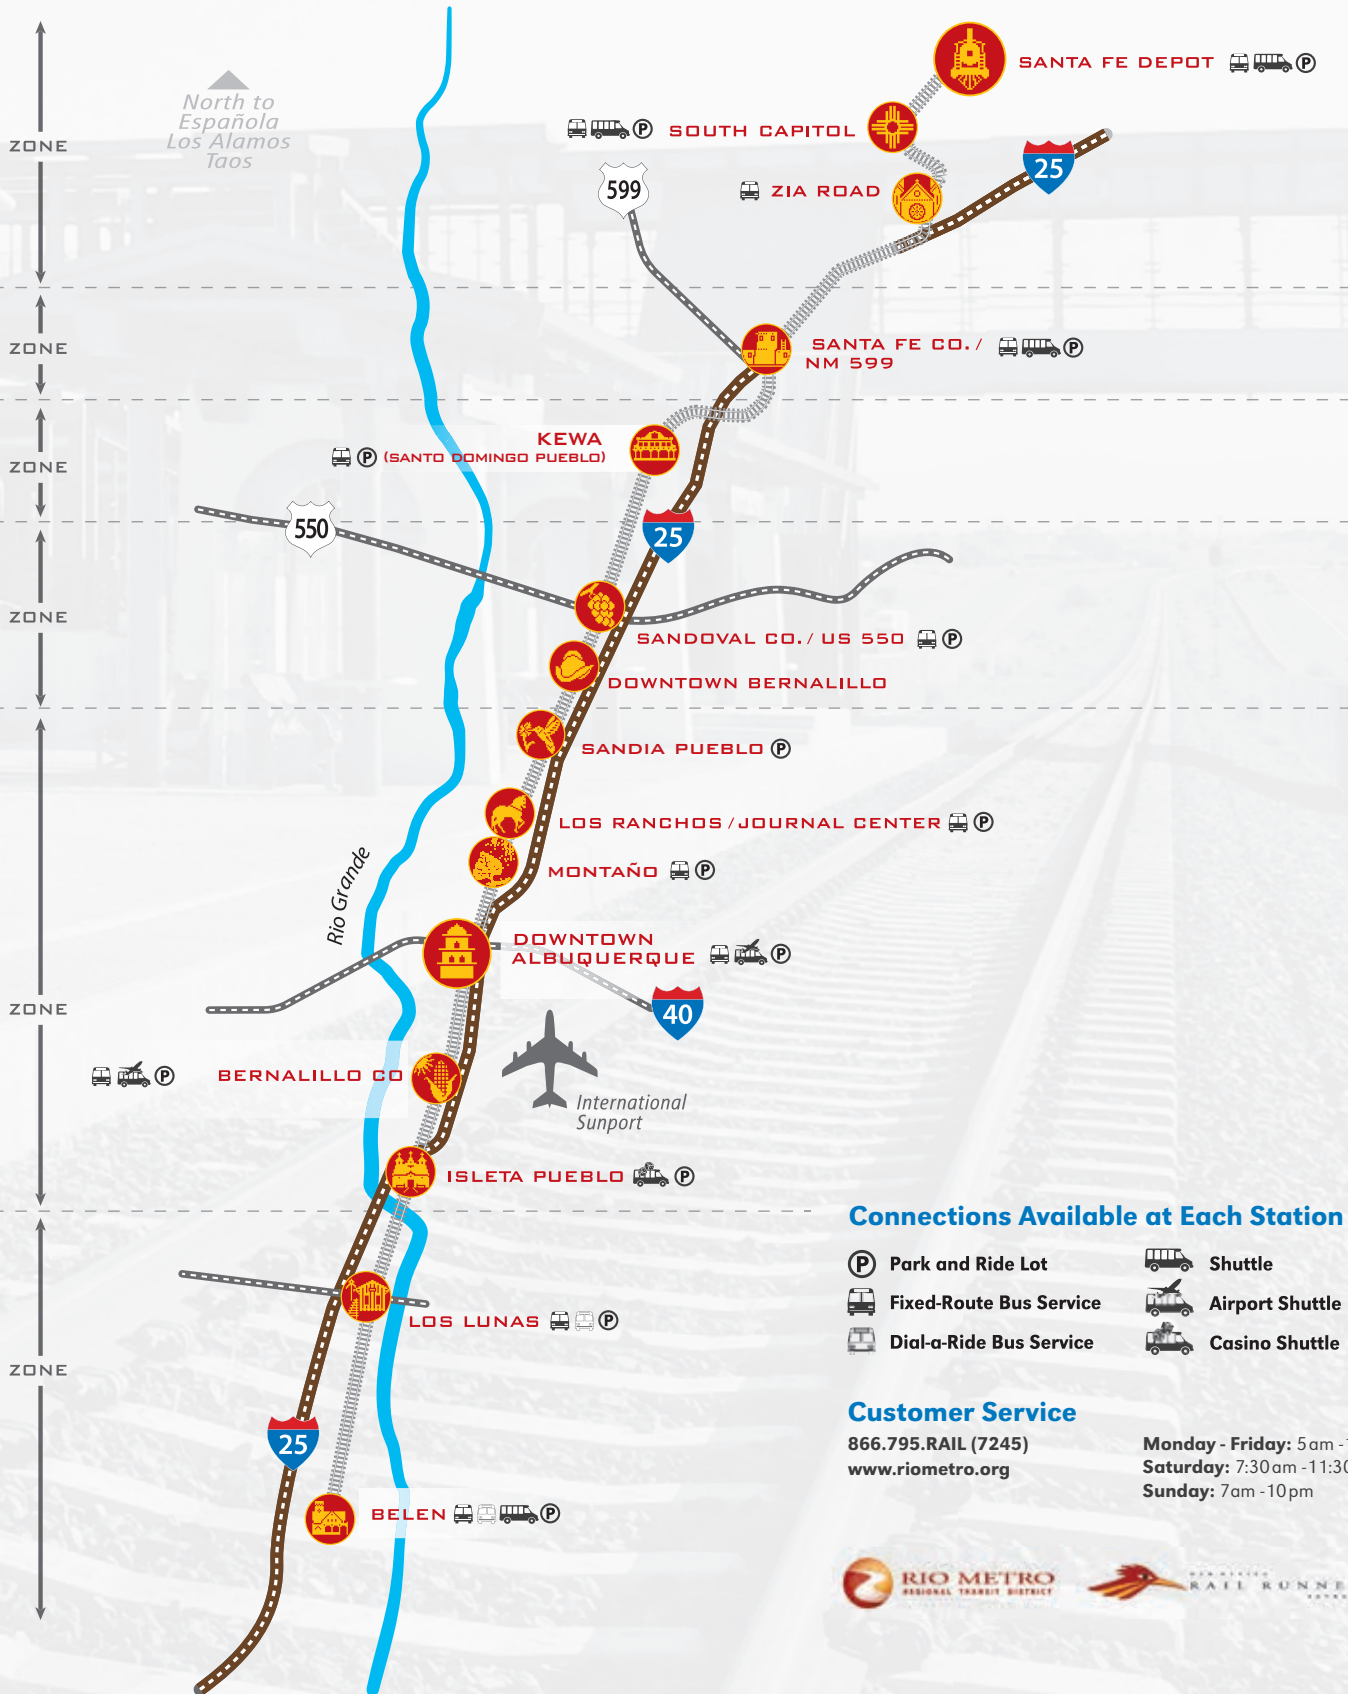

# SYSTEM MAP

Belen to Santa Fe

### Connections Available at Each Station

- Park and Ride Lot
- Fixed-Route Bus Service
- Dial-a-Ride Bus Service
- Shuttle
- Airport Shuttle
- Casino Shuttle

### Customer Service

866.795.RAIL (7245)  
[www.riometro.org](http://www.riometro.org)

**Monday - Friday:** 5 am - 10:30 pm  
**Saturday:** 7:30 am - 11:30 pm  
**Sunday:** 7 am - 10 pm